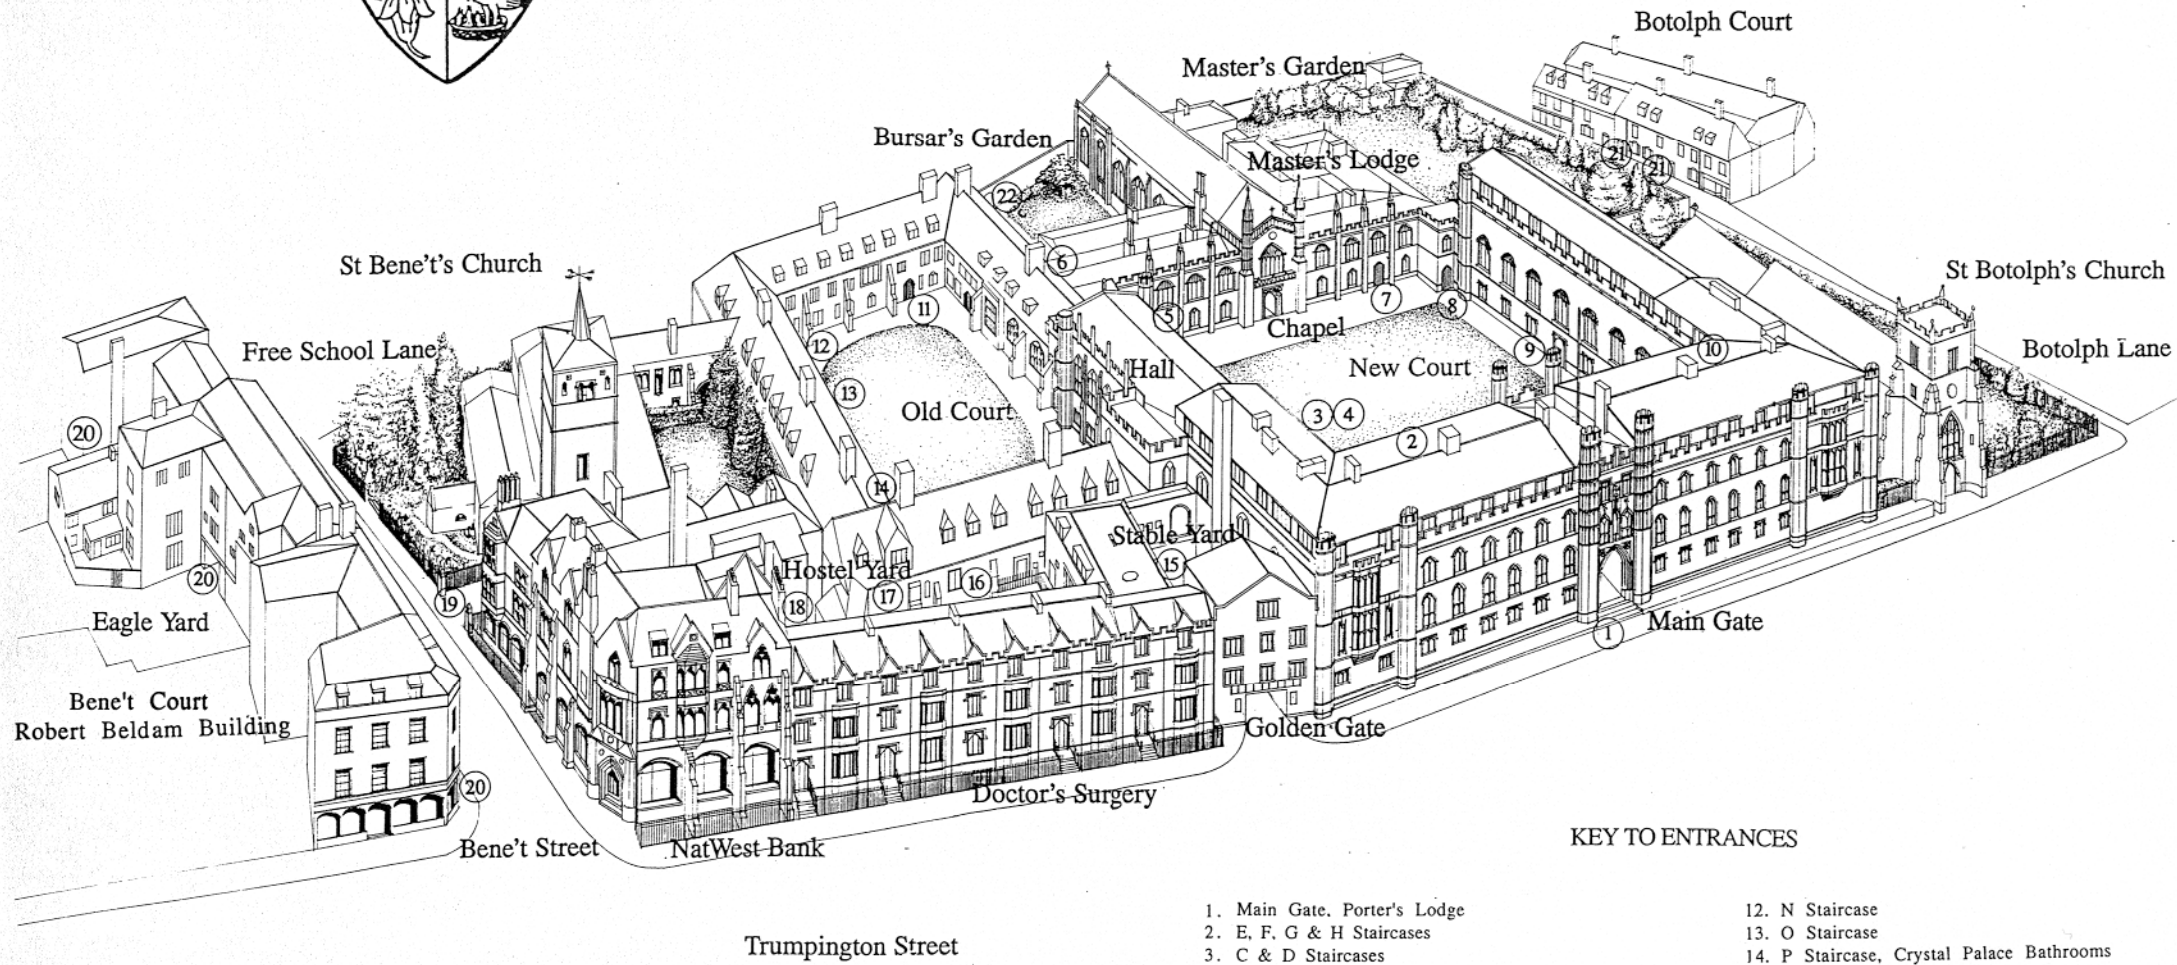

CORPUS CHRISTI COLLEGE
CAMBRIDGE

KEY TO ENTRANCES

- | | |
|---|---|
| 1. Main Gate, Porter's Lodge | 12. N Staircase |
| 2. E, F, G & H Staircases | 13. O Staircase |
| 3. C & D Staircases | 14. P Staircase, Crystal Palace Bathrooms |
| 4. JCR, MCR, OCR, NCR & College bar | 15. S Staircase, Bicycle Storage |
| 5. A Staircase, Bursary, Tutorial Office, College Secretary | 16. Q, R & T Staircases |
| 6. B Staircase, Parker Room | 17. Domestic Services, Maintenance Department |
| 7. Master's Lodge | 18. X, Y & Z Staircases, Laundry Room, College Nurse |
| 8. Parker Library | 19. Bene't Street Entrance, Z Staircase |
| 9. Butler Library | 20. Entrances to Bene't Court, Robert Beldam Building |
| 10. I Staircase, I6 Seminar Room | 21. Entrances to Botolph Court |
| 11. M Staircase, The Bacon Room | 22. Free School Lane Entrance |